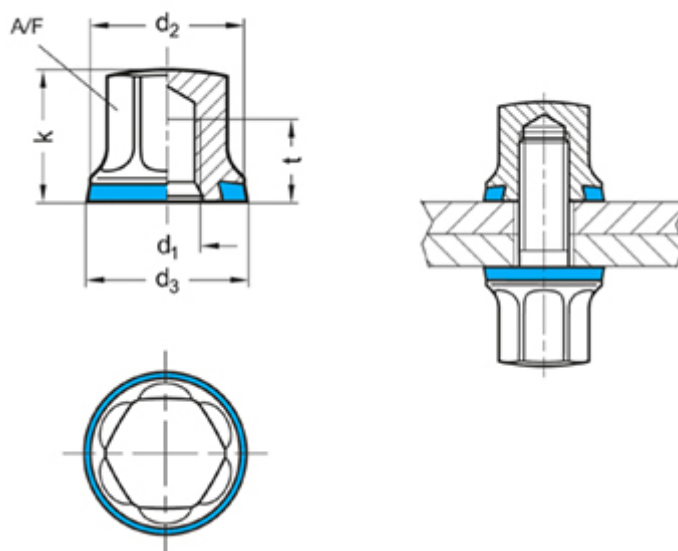

Article number: 201580M8PLE

Description: E+G Nut GN 1580-M8-PL-E
Hygienic design EPDM

Measures

A/F	= 13
d1	= M8
d2	= 18
d3	= 18.8
k	= 14.5
t min	= 9.5
Weight in (g)	= 13